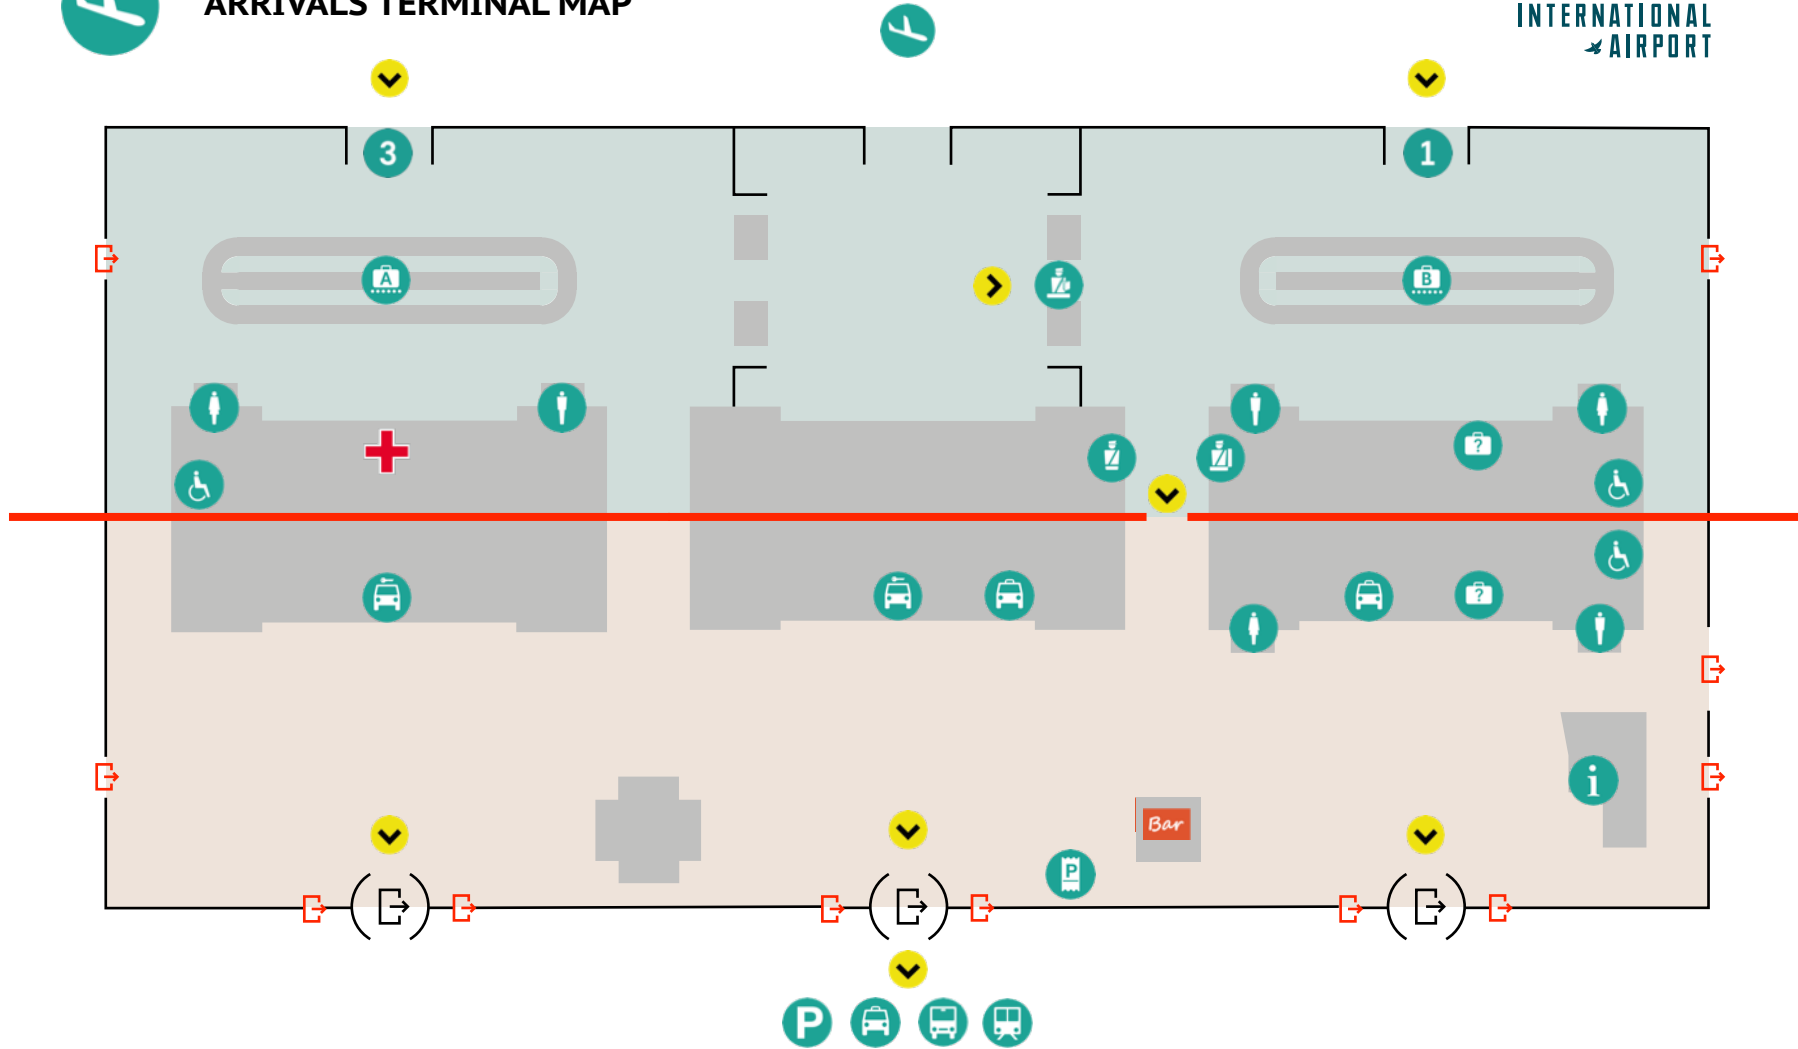

ARRIVALS TERMINAL MAP

ANCONA
INTERNATIONAL
AIRPORT

ACCESSES

- exits
- direction

AIRSIDE ENTRANCES

- 1** entrance 1
- 2** entrance 2
- 3** entrance 3

PASSENGER SERVICES

- baggage claim belt A
- baggage claim belt B
- lost luggage
- information
- male toilet
- female toilet

RUBBER CONNECTION

- accessible toilet / changing table
- taxis
- car rent
- bus
- parking area P1, P2, Kiss & Fly
- parking cash desk

RAIL CONNECTION

- train

POLICE

- police / financial police
- passport control
- customs

EMERGENCY

- Emergency room
- emergency exits

FOOD AND BEVERAGE

- IvyBar