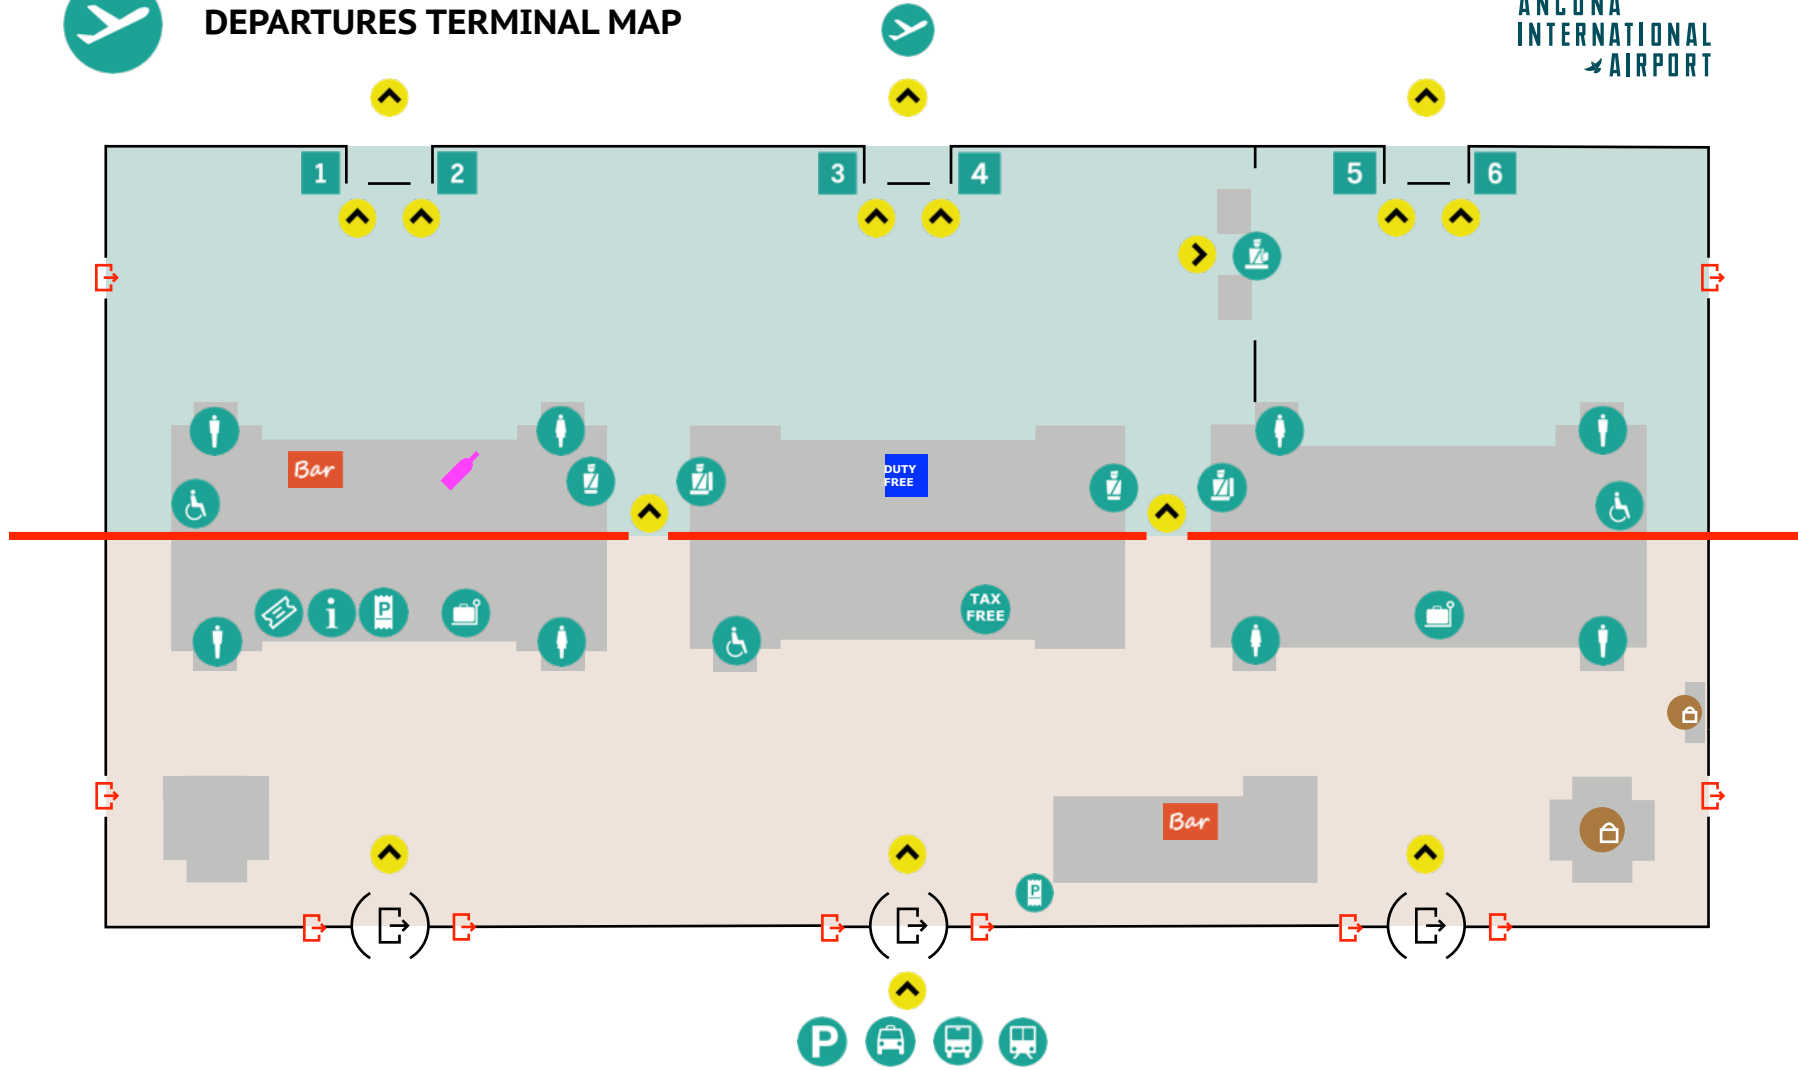

# DEPARTURES TERMINAL MAP

ANCONA  
INTERNATIONAL  
AIRPORT

### ACCESSES

enter

direction

### AIRSIDE EXIT

1 gate 1

2 gate 2

3 gate 3

4 gate 4

5 gate 5

6 gate 6

### RAIL CONNECTION

train