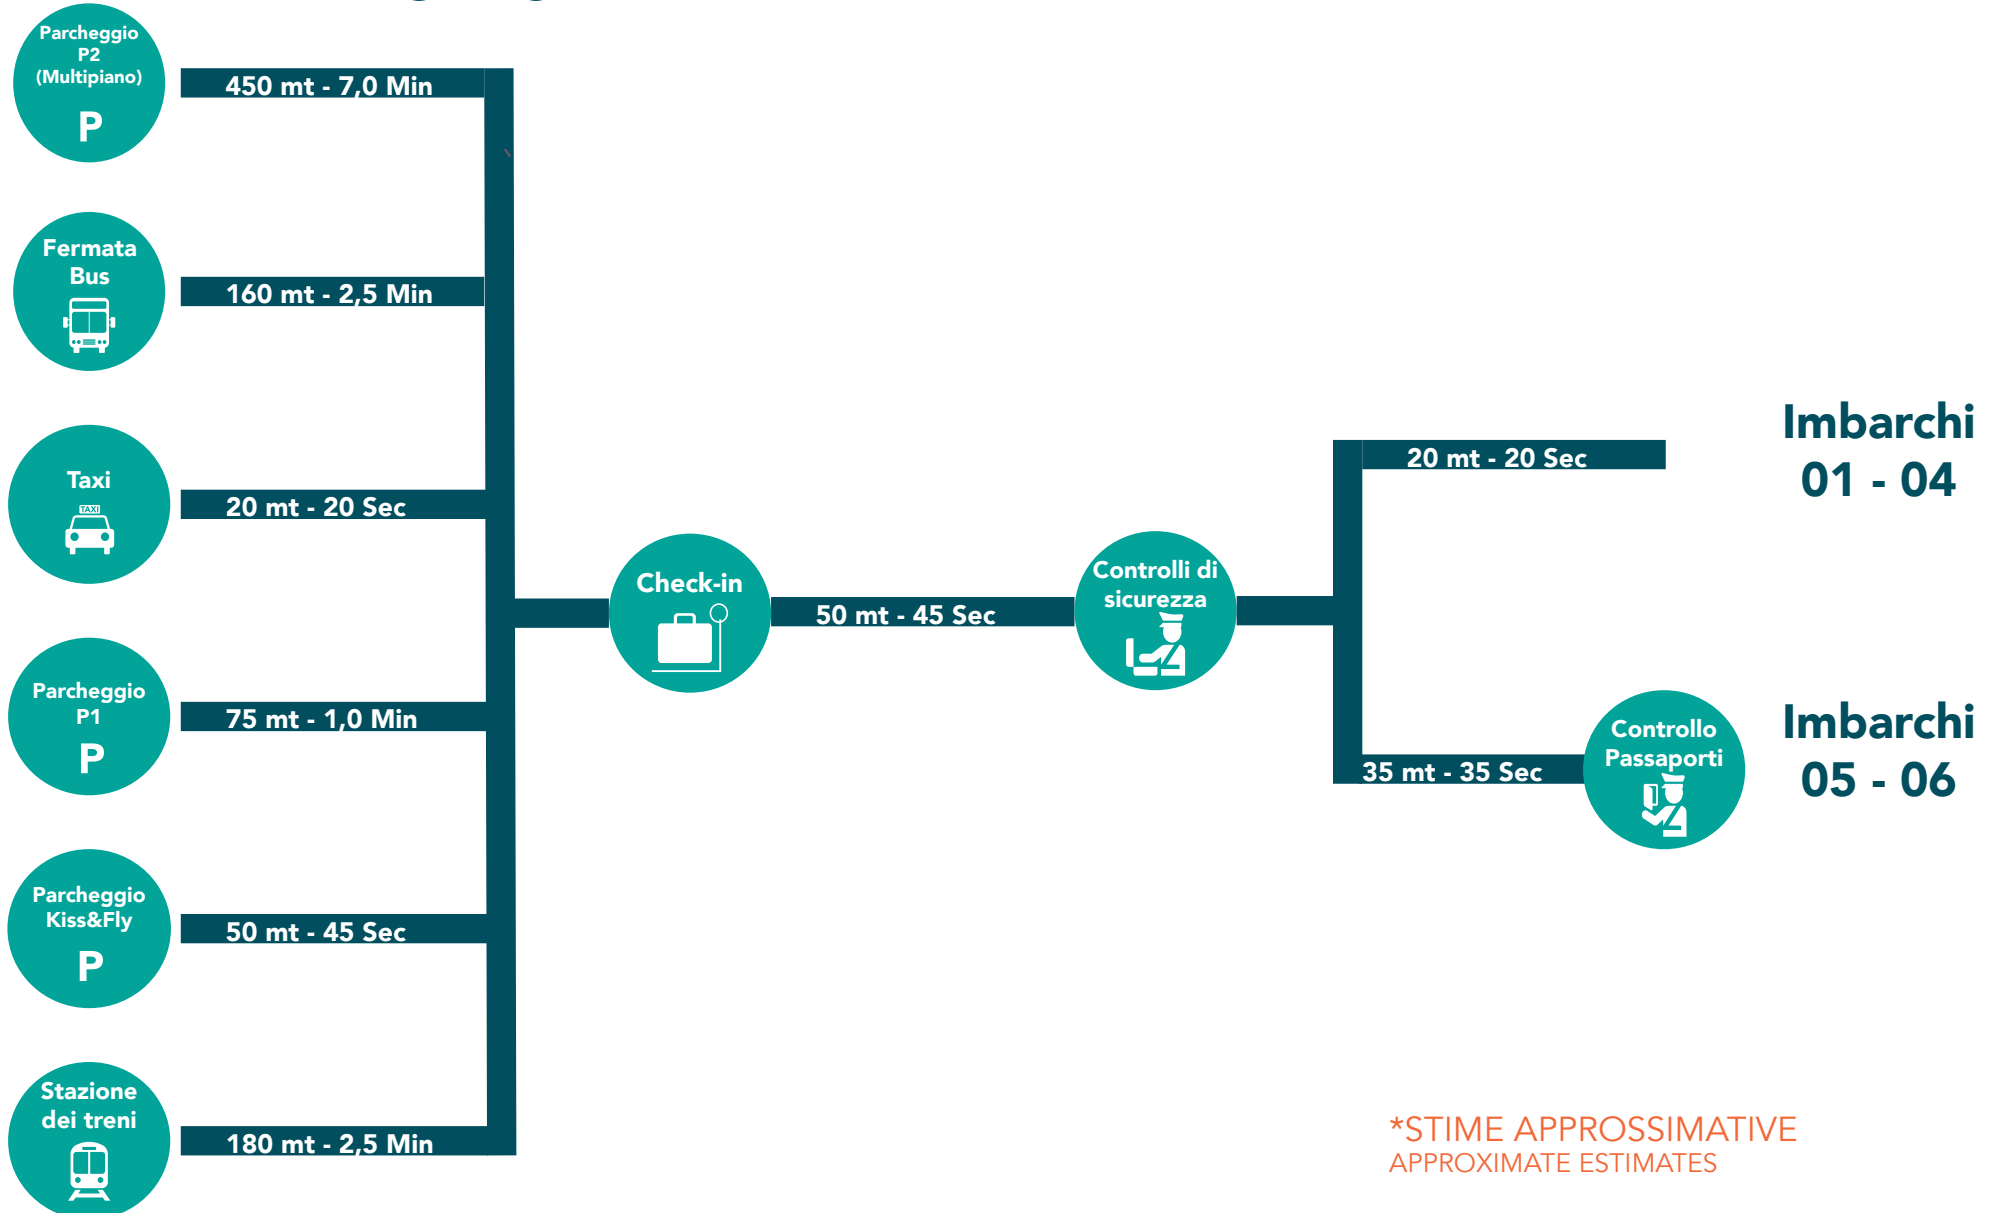

PARTENZE DEPARTURES

ANCONA INTERNATIONAL AIRPORT

Distanze e tempi di percorrenza*
Time and distances*

*STIME APPROSSIMATIVE
APPROXIMATE ESTIMATES

ARRIVI ARRIVALS

ANCONA INTERNATIONAL ✈️ AIRPORT

Distanze e tempi di percorrenza*
Time and distances*

*STIME APPROSSIMATIVE
APPROXIMATE ESTIMATES