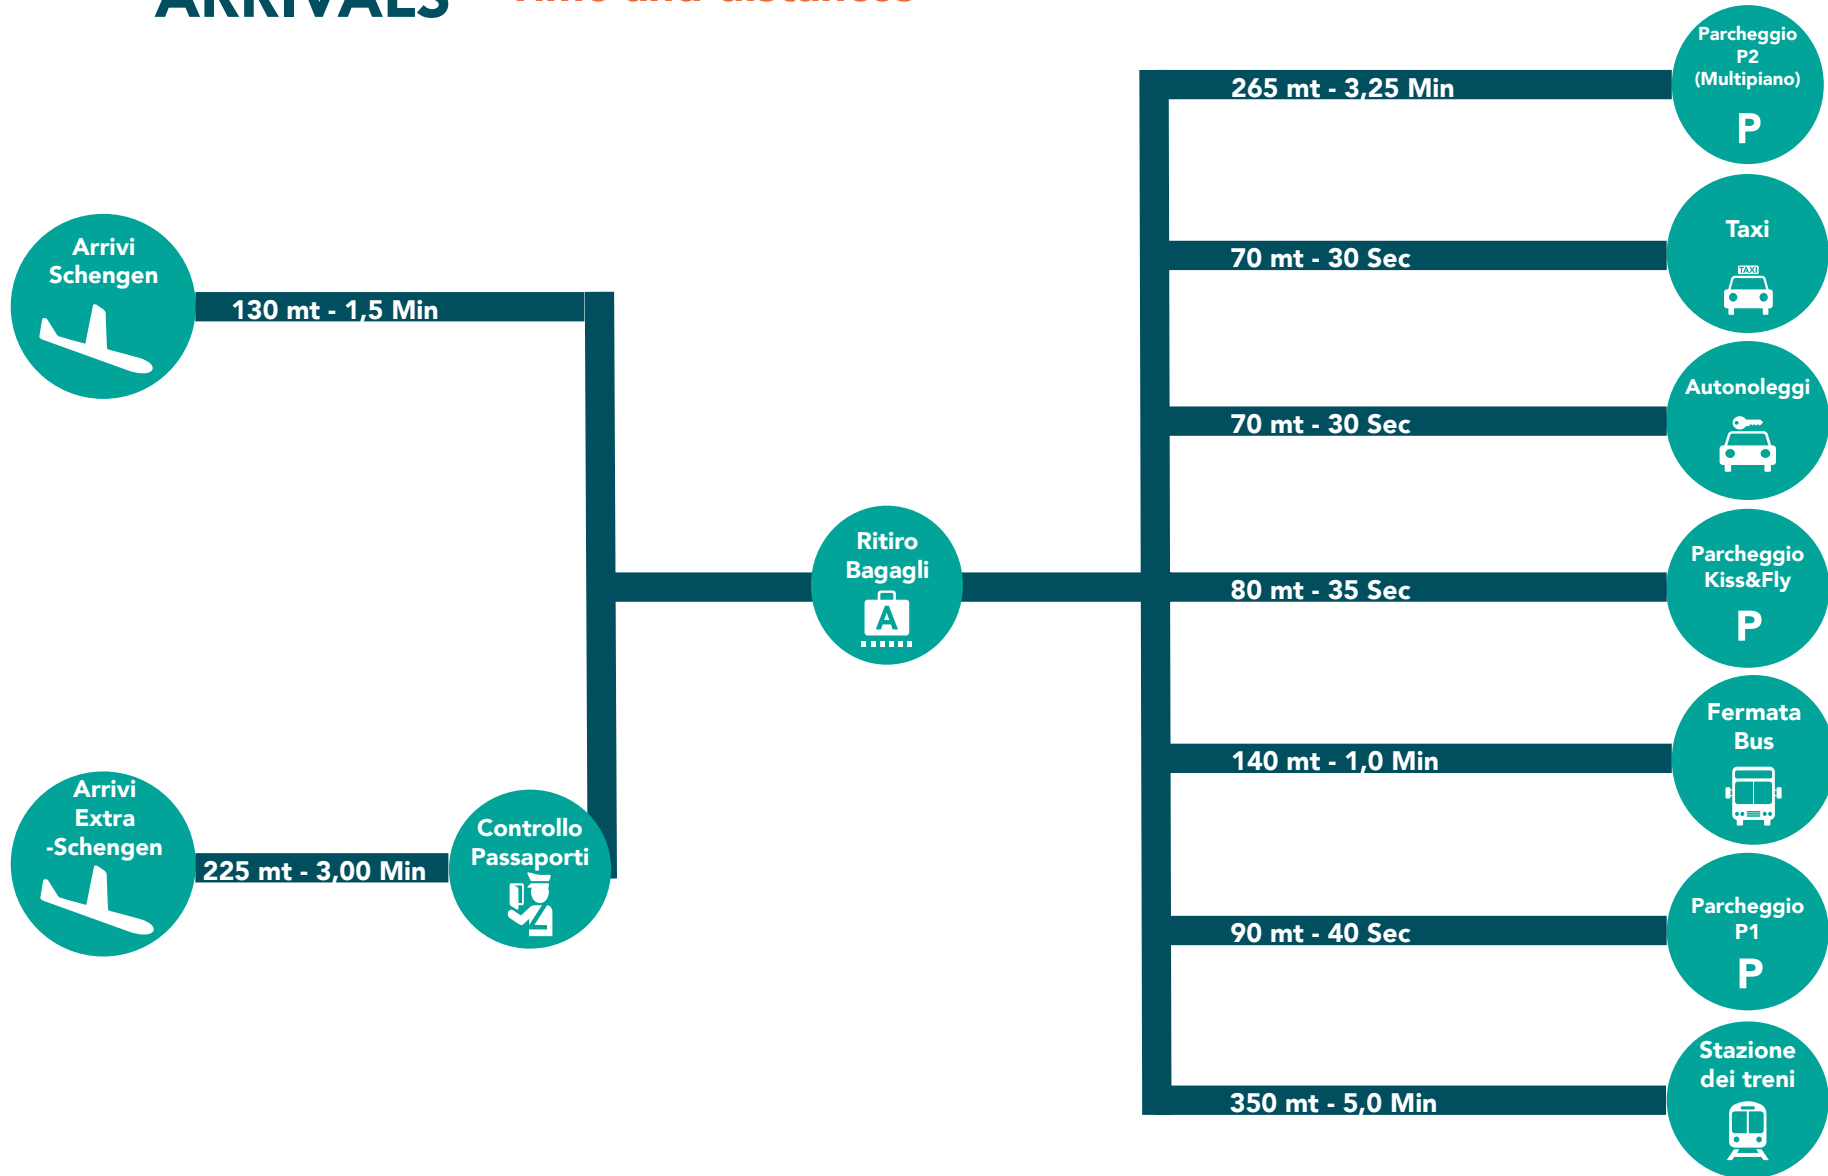

PARTENZE DEPARTURES

ANCONA INTERNATIONAL AIRPORT

Distanze e tempi di percorrenza*
Time and distances*

*STIME APPROSSIMATIVE
APPROXIMATE ESTIMATES

ARRIVI ARRIVALS

ANCONA INTERNATIONAL ✈️ AIRPORT

Distanze e tempi di percorrenza*
Time and distances*

*STIME APPROSSIMATIVE
APPROXIMATE ESTIMATES